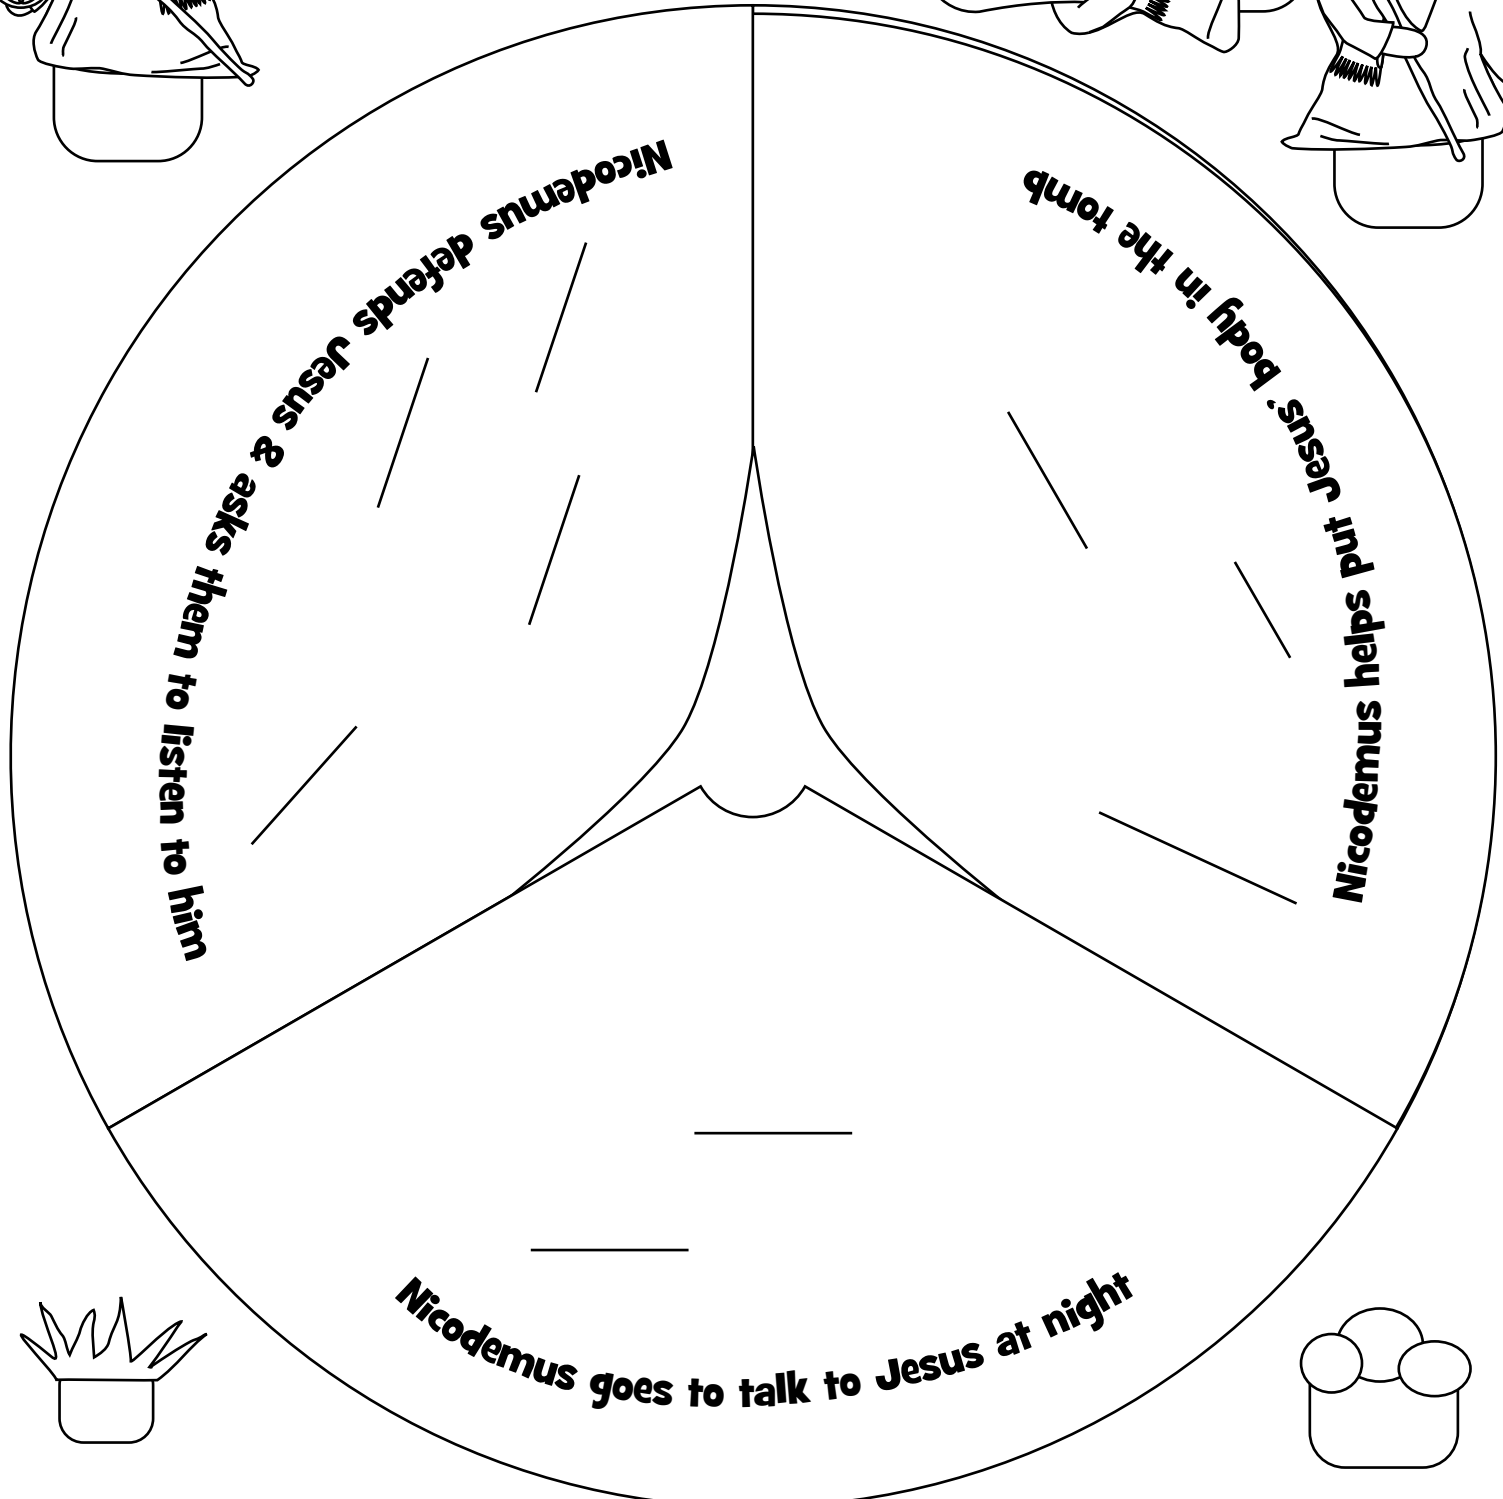

Cut around all the shapes and fold tabs.  
Add glue to the end of the backdrops and glue them together.

Apply glue to the central supporting tabs (white ones) and stick the backdrops in place.  
Secure using the edge tabs (coloured ones).  
Glue each character or object onto suggested lines on the base. (Tombstone and grass with the tomb picture. Pebbles with the night-time image.)

**Nicodemus defends Jesus & asks them to listen to him**

**Nicodemus helps put Jesus' body in the tomb**

**Nicodemus goes to talk to Jesus at night**