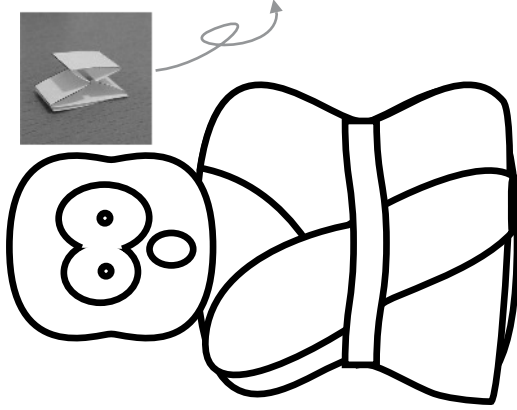

### Instructions

Cut everything out. Use a craft knife to make a slit along the grey line on the background. Fold the slider piece and glue to the pull tab. put through the slit then glue the angel to the slider piece. Use the plain rectangle to secure the slider at the top of the page.

**Manoah and his wife discovered they had been speaking to the angel of the lord.**